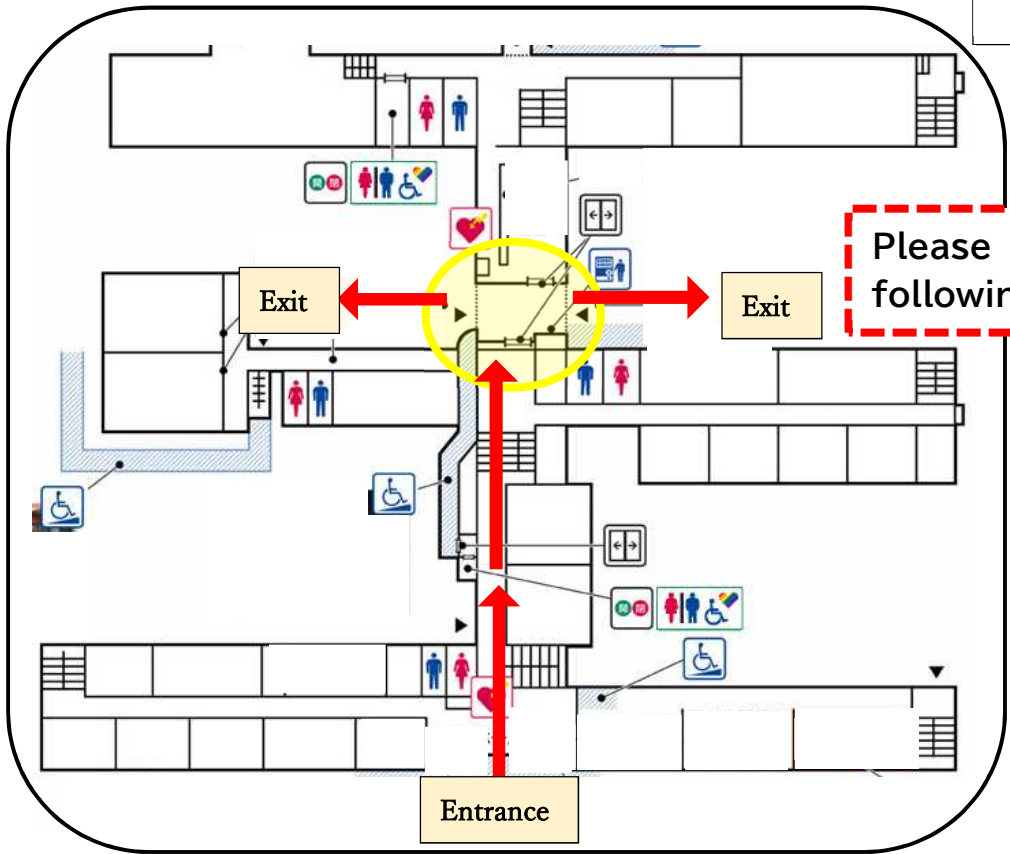

MAP

North Campus

【Place】
D-1, General Education Building, Kurokami North Campus, Kumamoto University (Lobby)

1st floor of General Education Building

↑ = One-way

Please walk through following the sign.