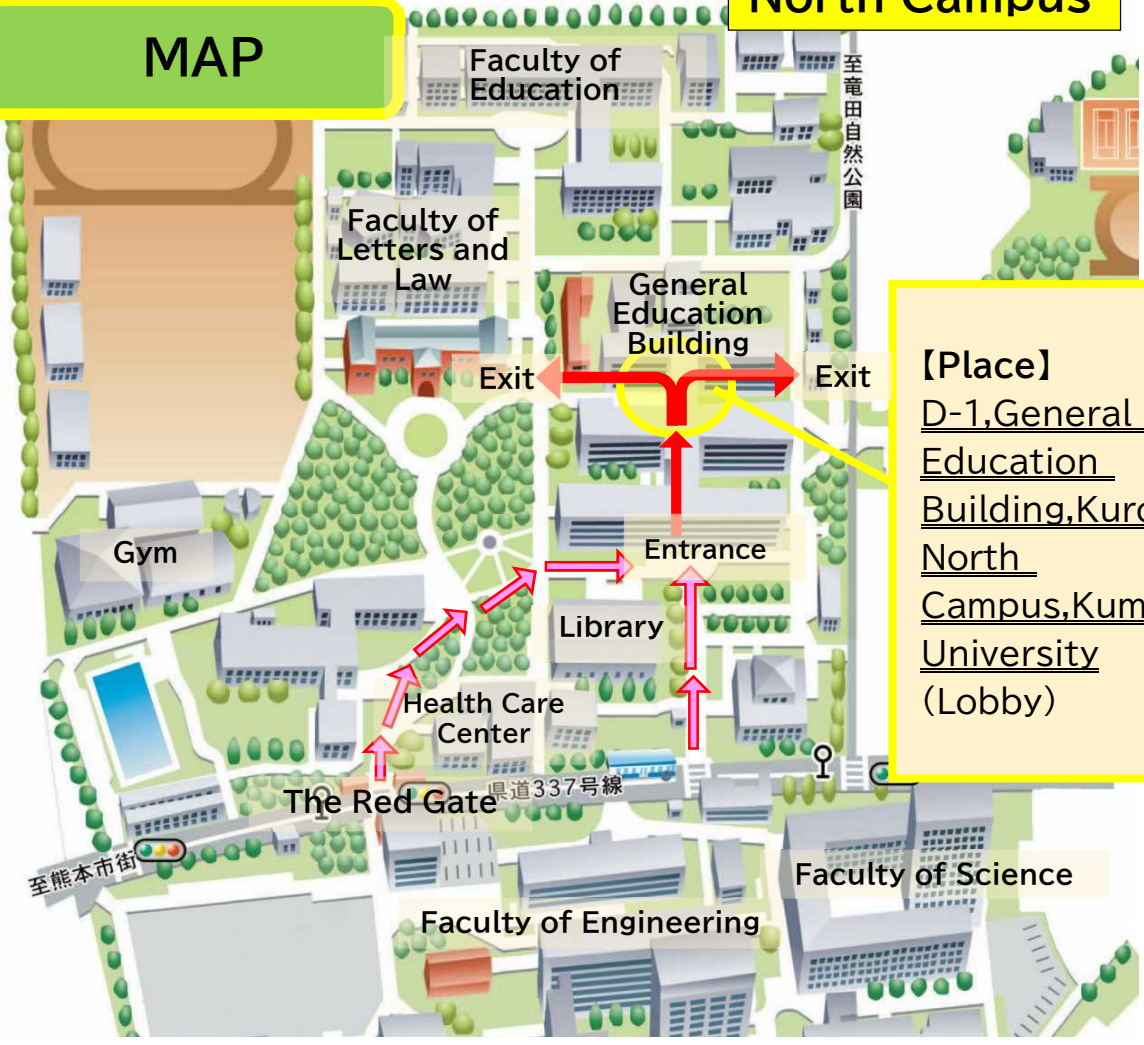

MAP

North Campus

【Place】
D-1, General Education Building, Kurokami North Campus, Kumamoto University (Lobby)

1st floor of General Education Building

↑ = One-way

Please walk through following the sign.